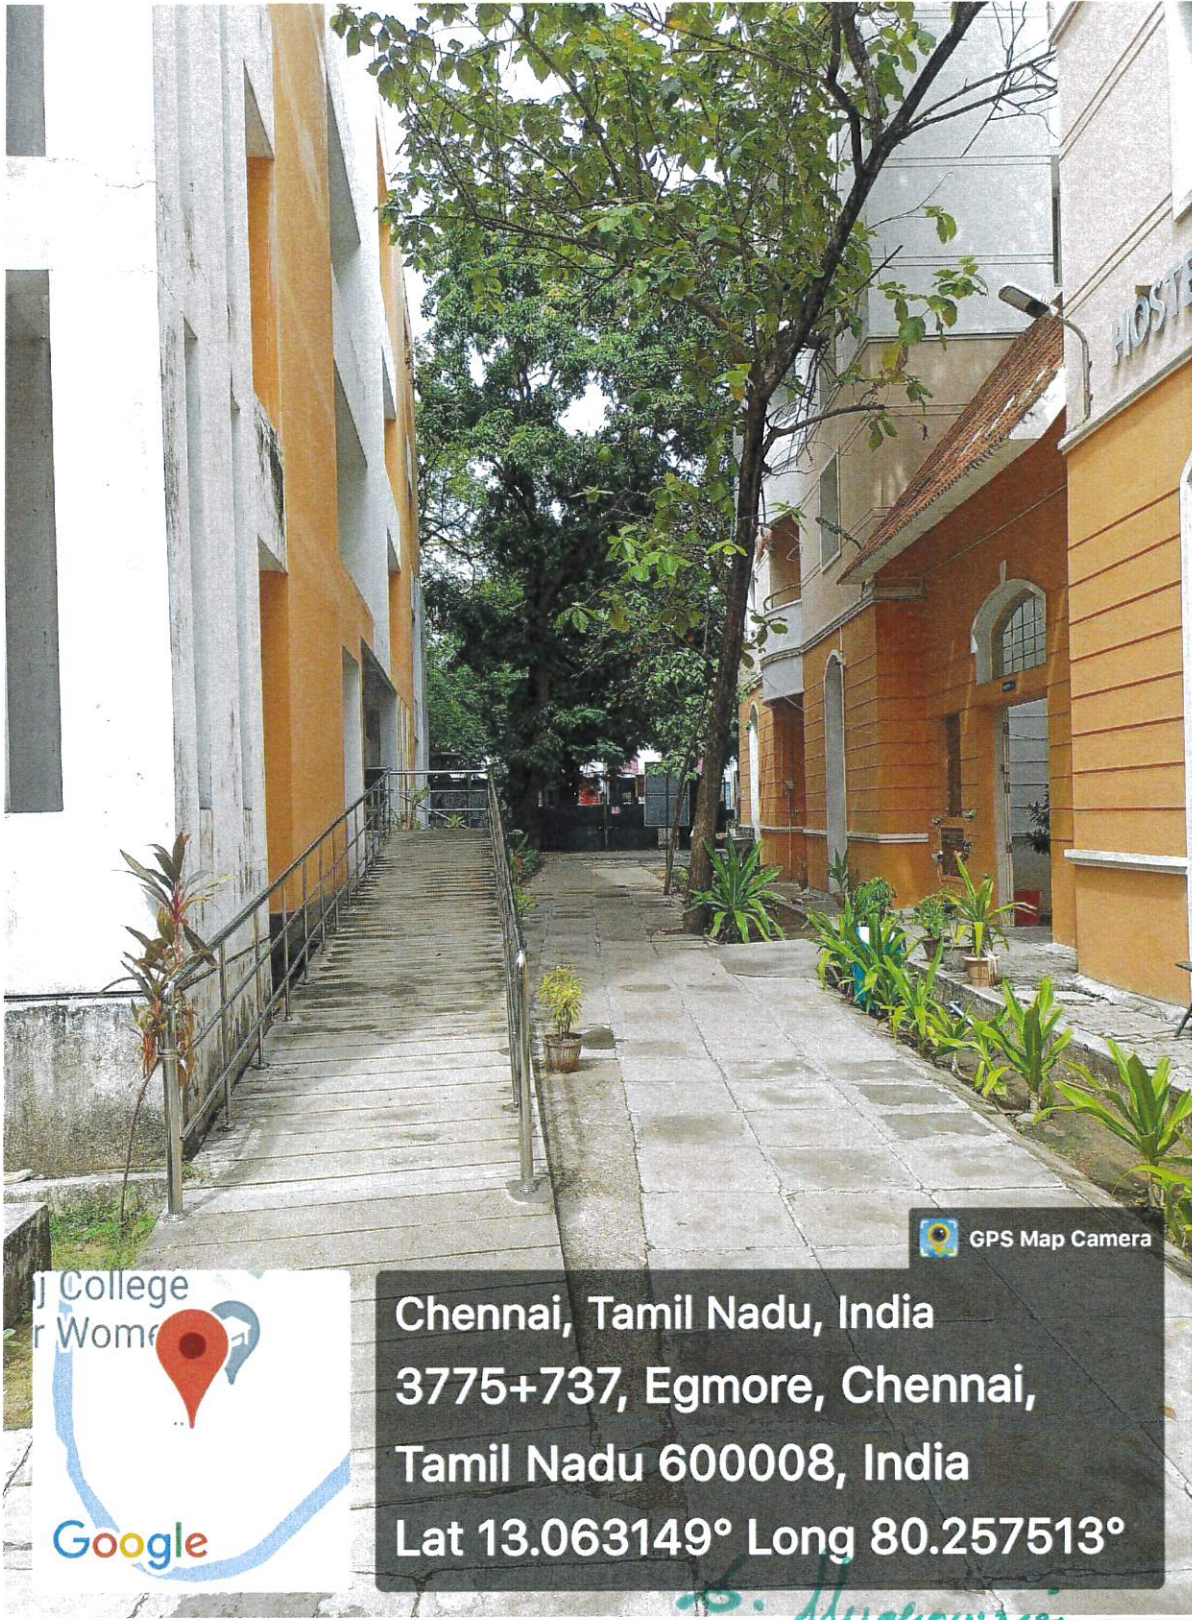

ETHIRAJ COLLEGE FOR WOMEN (Autonomous)
Chennai – 600 008

Chennai, Tamil Nadu, India
3775+737, Egmore, Chennai,
Tamil Nadu 600008, India
Lat 13.063149° Long 80.257513°

B. Manojamma

PRINCIPAL
ETHIRAJ COLLEGE FOR WOMEN
(AUTONOMOUS)
CHENNAI-600 008